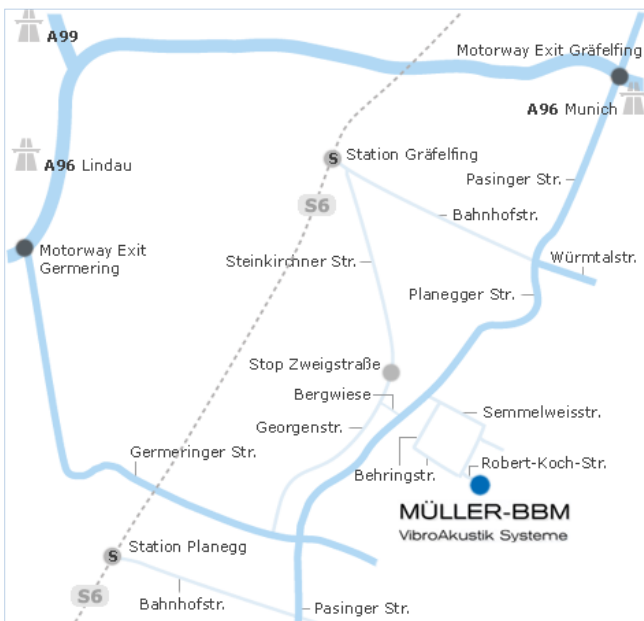

#### - from Nuremberg (A9):

Change at interchange Neufahrn from the autobahn A9 to the autobahn A92 towards Munich. Follow the A92 up to Munich-Feldmoching triangle. Please change there to the autobahn A99 towards Stuttgart / Lindau. Follow the A99 in direction of Lindau after the 'Allacher Tunnel' up to triangle A96/A99. Change there to autobahn A96 towards Munich.\*1)

#### - from Munich Airport / Deggendorf (A92):

Drive on the autobahn A92 towards Munich up to triangle Munich-Feldmoching and change to the autobahn A99 in direction of Stuttgart / Lindau. Further as described from Nuremberg.

#### - from Salzburg (A8):

Change at interchange Munich-South from the autobahn A8 to the autobahn A995 in direction of Lindau / Garmisch-Partenkirchen / Munich-Giesing. Leave the autobahn A995 at exit Munich-Giesing and drive on Tegernseer Landstraße (B13). Leave the federal road B13 and drive straight on towards 'Mittlerer Ring' (B2R). Drive down the B2R straight on. Follow the course of the road up to the slip road Munich-Sending to autobahn A96 in direction Lindau.\*1)

\*1) Drive down the A96 and leave the autobahn at exit Gräfelfing towards Gräfelfing / Starnberg. Follow the course of Pasinger Straße. After passing the town of Gräfelfing take the second exit in the traffic circle and turn into Semmelweisstraße (Steinkirchen Industrial Park). Turn right into Robert-Koch-Straße and drive straight on up to the end of the street. On the left hand side is the gateway for the parking of Müller-BBM's building.